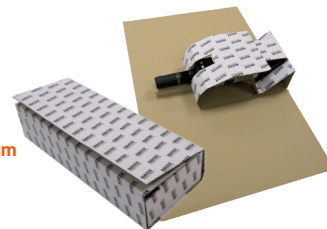

NACEX PROT-ECO

Measurements:
BOX 88,5 x 64,5 cm
MINIBOX 45 x 34,5 cm

Die-cut cardboard sheets, designed
to suit a wide variety of goods and
sizes.

NACEX BICIBOX

Medidas: 140 x 25 x 80 cm
Box for shipping bicycles.

**NACEX PROT-ECO
3 BOTTLES**

Measurements: 40 x 30 x 10 cm

MINIBOX ENVELOPE

Measurements: 24 x 33 cm (en plano)
Montado: 14 x 23 x 10 cm

**NACEX PROT-ECO
1 BOTTLE**

Measurements: 37,5 x 14 x 14 cm

PAPER PACK

Measurements: 38 x 48 X 85 cm

NACEX MAILBAG

Measurements: 54 x 35 cm
+ a 7 cm inverted pleat

NACEX BAG

Measurements:
32 x 42 cm
+ a 6,5 flap

NACEX MINIBAG

Measurements:
30 x 23 cm
+ a 4,5 cm flap

NACEX PACK

Measurements:
49,5 x 50 cm
+ a 10 cm flap
+ a 10 cm inverted pleat

**NACEX BAG
Saturday/ 8:30**

Measurements:
32 x 42 cm
+ a 6,5 cm flap

NACEX DOC'S

Measurements:
27 x 37,7 cm
+ a 4,5 cm flap